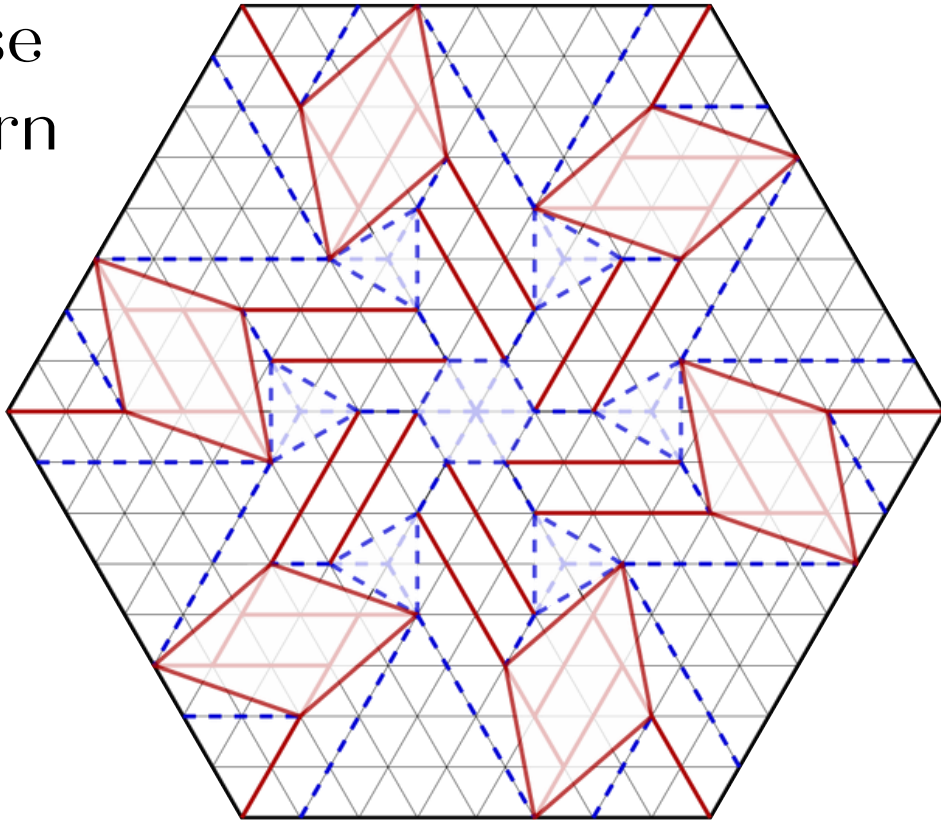

Advent of Tessellations

Day 24: Vortex

Discovered by: Madonna Yoder
Diagrammed by: Madonna Yoder
Twists used: C Hex/Tri, Open Rhomb
Difficulty: ★ ★ ★ ★ ☆

Crease
Pattern

Key
Features